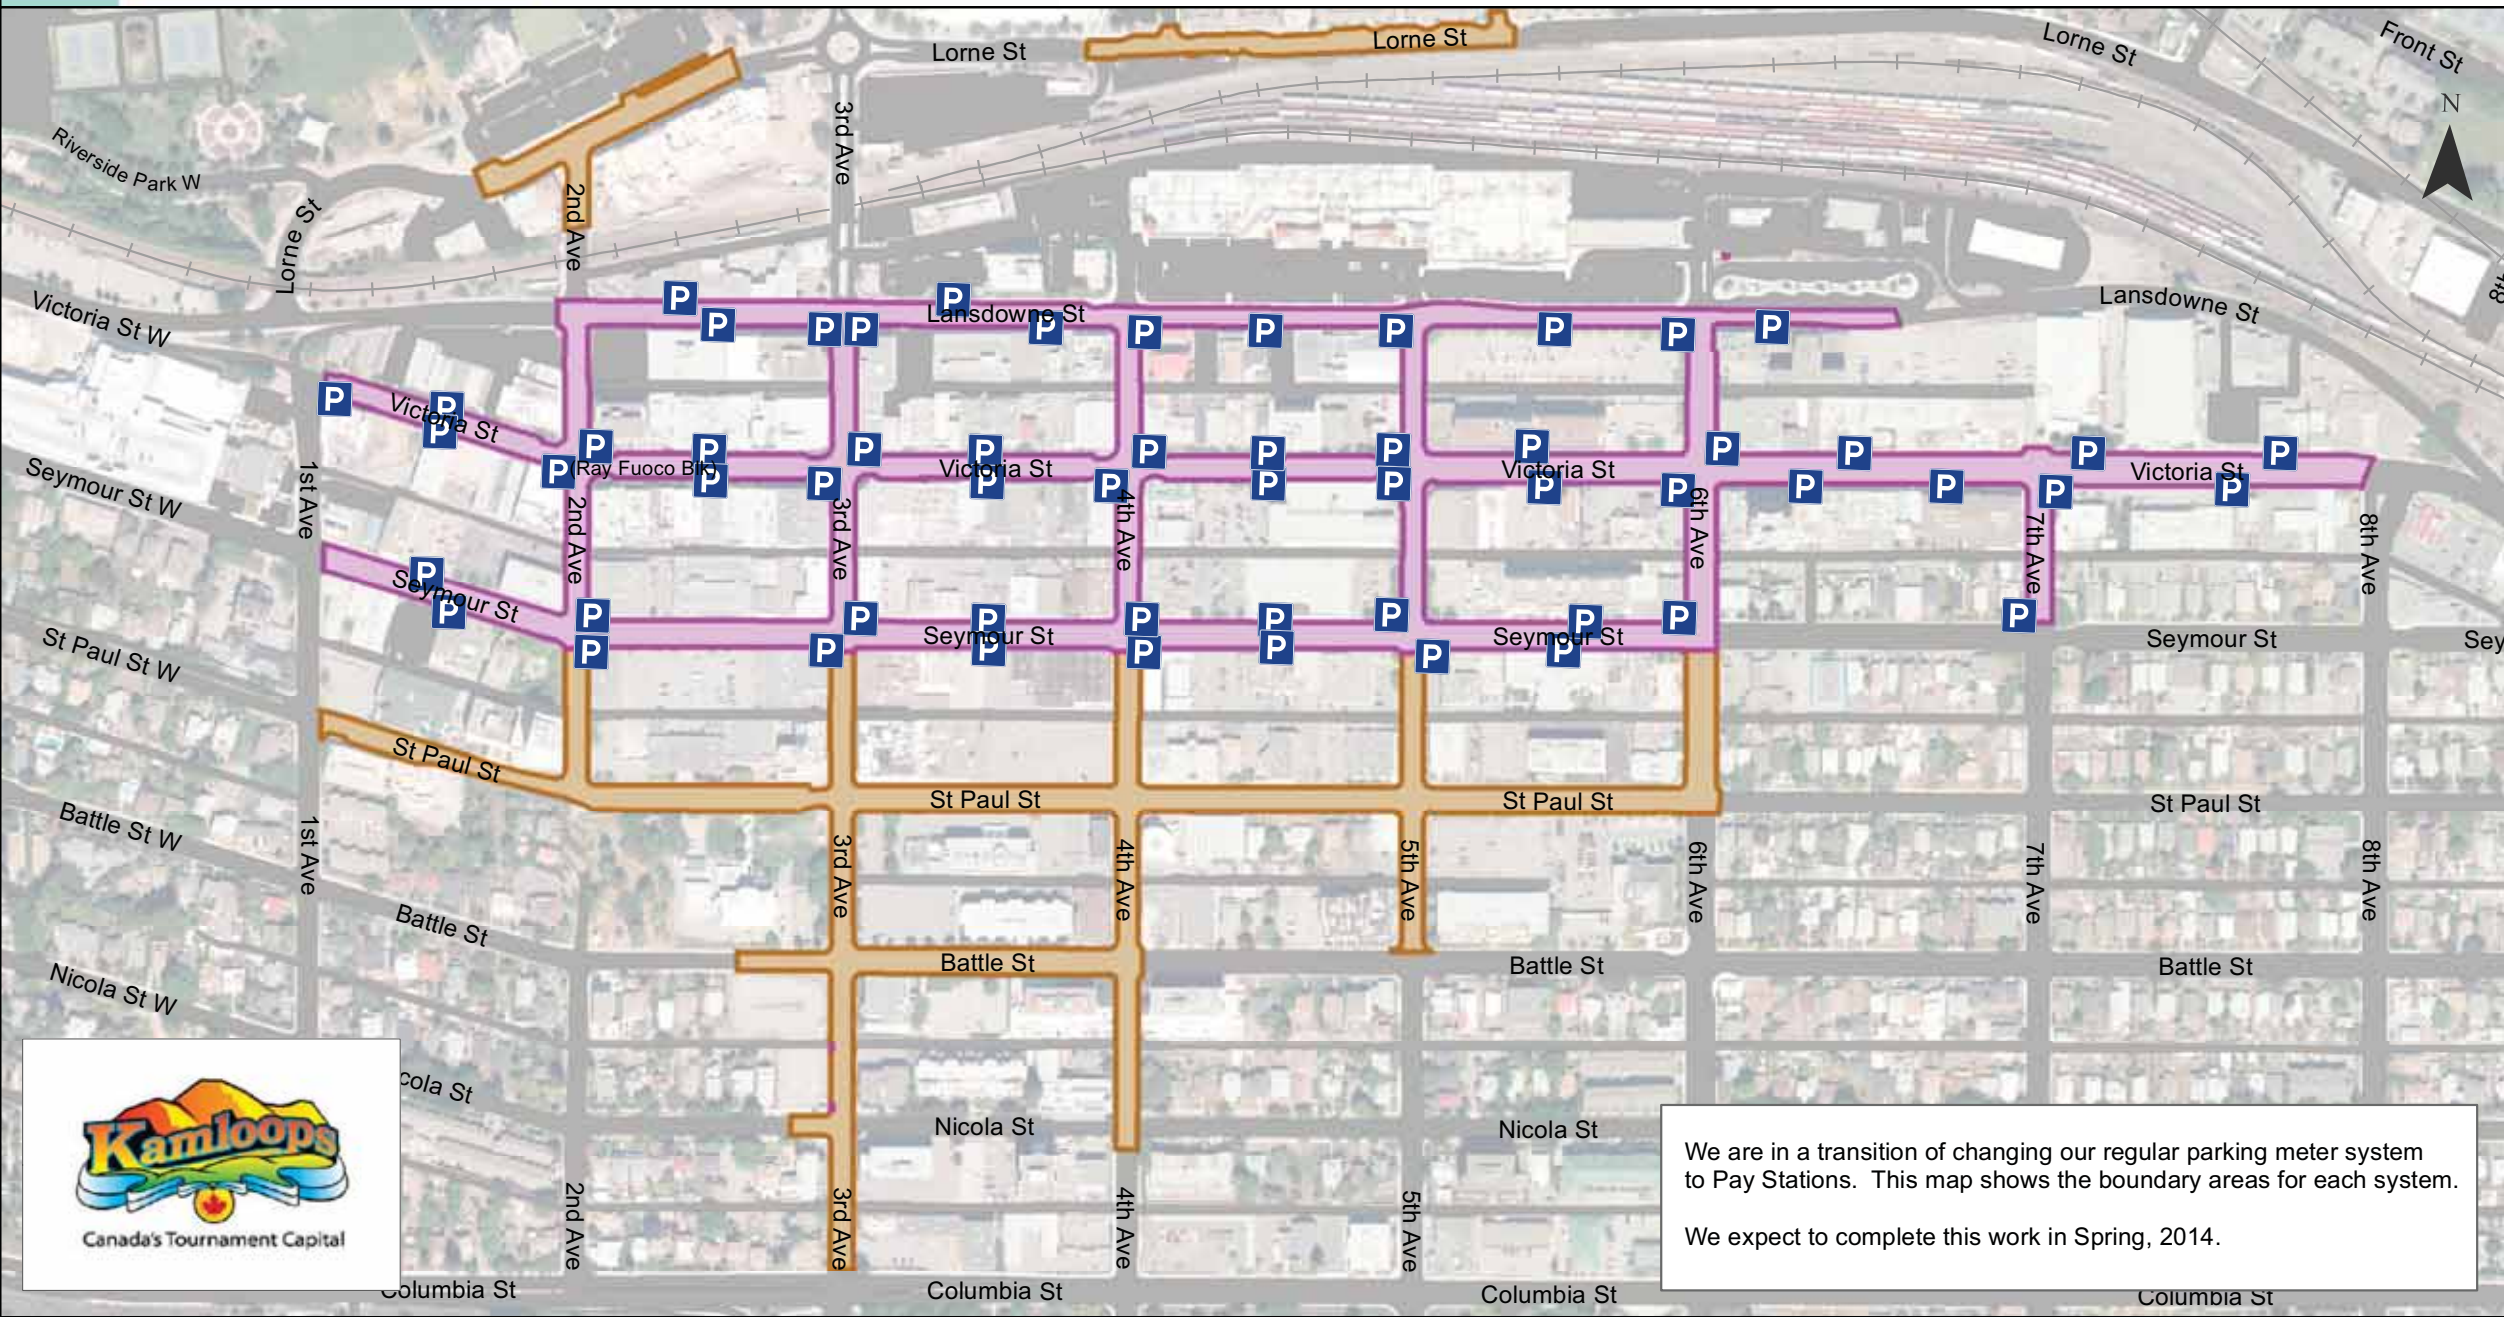

Downtown Parking: Pay Station/Parking Meter Areas

City Parking:

- Pay Station Location
- Pay Station Parking
- Parking Meter Parking

City of Kamloops
7 Victoria Street West
Kamloops BC V2C 1A2
www.kamloops.ca

1:3,500

We are in a transition of changing our regular parking meter system to Pay Stations. This map shows the boundary areas for each system. We expect to complete this work in Spring, 2014.